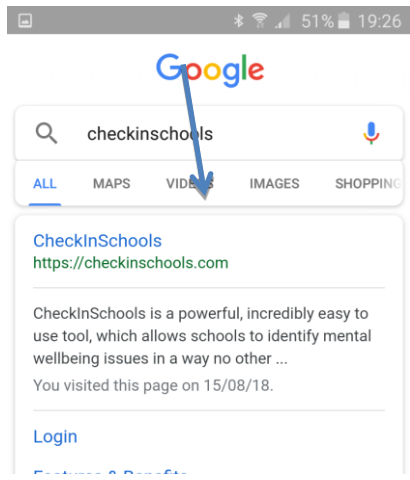

CheckInSchools

User Guide

How do I login?

Step 1: Navigate to website

Step 2: Menu

Step 3: Login

Step 4: Username/
Password.

Type www.checkinschools.com into the address bar or checkinschools into the search box engine.

Click on "menu."

CheckInSchools is a powerful, incredibly easy to use tool, which allows schools to identify mental wellbeing issues in a way no other system does.

From the drop down menu click on "login."