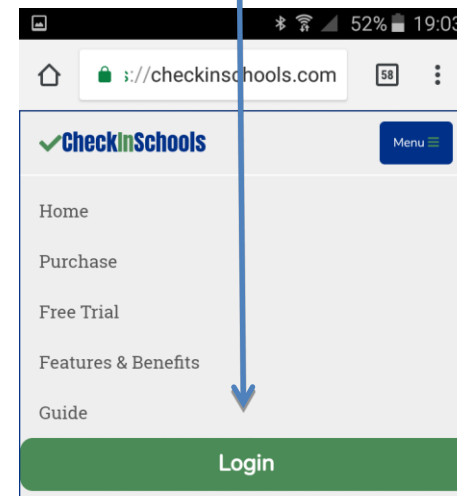

CheckInSchools

User Guide

How do I login?

Step 1: Navigate to website

Step 2: Menu

Step 3: Login

Step 4: Username/
Password.

Type www.checkinschools.com into the address bar or checkinschools into the search box engine.

Click on "menu."

CheckInSchools is a powerful, incredibly easy to use tool, which allows schools to identify mental wellbeing issues in a way no other system does.

From the drop down menu click on "login."